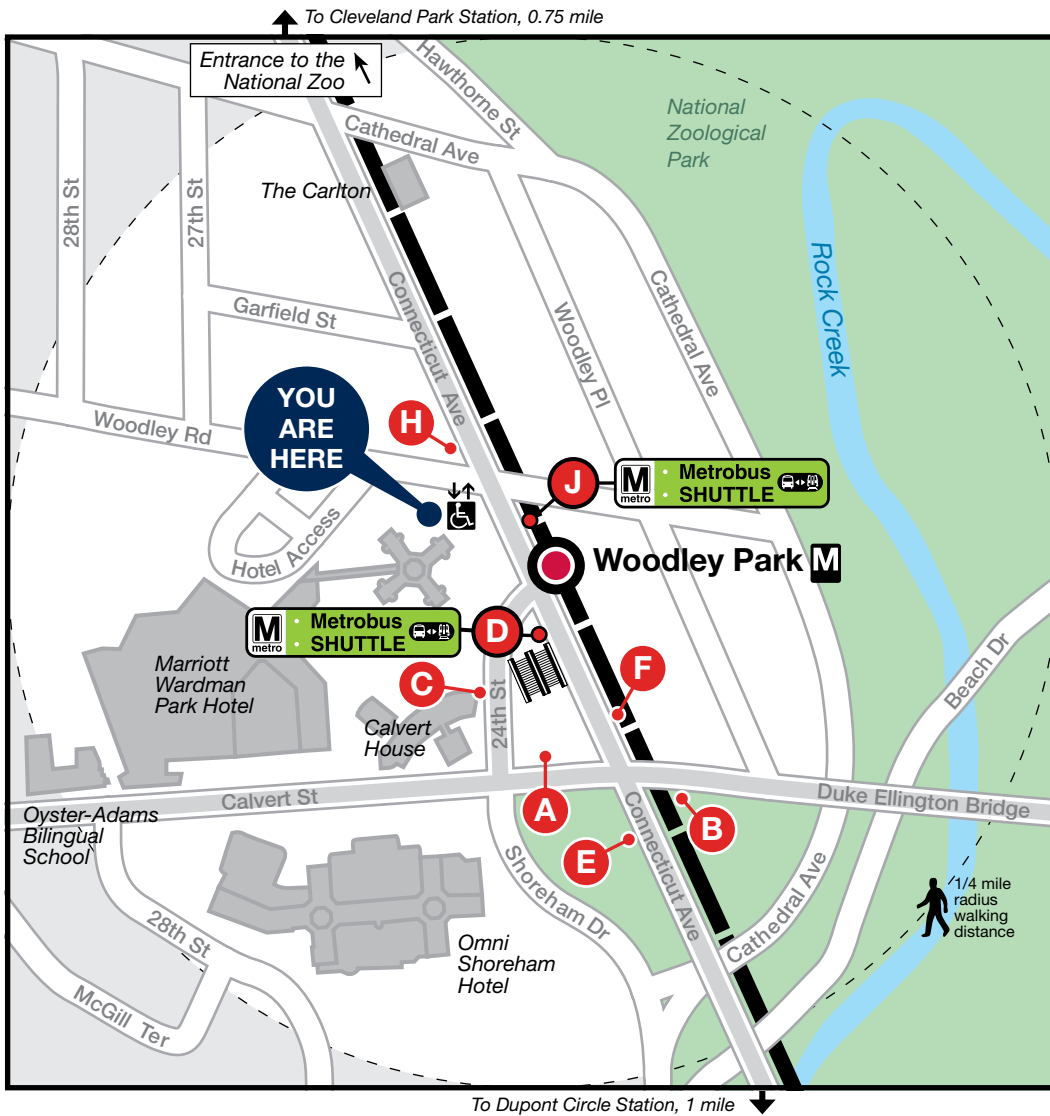

Station Vicinity Map Woodley Park

LEGEND

A Bus Stop (on the street) **A** Bus Bay (at the station)

The lettered discs on this map will help you locate the bus stop or bay near this station. Be advised the letters are not displayed on the street bus stops.

- Elevator
- Escalator
- Bus Route
- Metro Station and line

12.008.EVAC-0622

D J Metrobus SHUTTLE

In the event of an emergency, this bus stop will also be served by shuttle buses.

Approximate Walking Distance to the next Metro Station from this exit

	Distance	Time
Cleveland Park ●	0.75 mile	15 mins
Turn left (north) on Connecticut Ave and go 7 blocks.		
Dupont Circle ●	1 mile	20 mins
Turn right (south) on Connecticut Ave and go 10 blocks.		

BUS SERVICE AND BOARDING LOCATIONS

Route	Destination	Board at
METROBUS		
96	Tenleytown-AU M	A
96	Capitol Heights M	B
L2	Farragut North/West M	B C H
L2	Chevy Chase Circle	F J

Route	Destination	Board at
DC CIRCULATOR		
C	McPherson Sq M	D

Subject to change without notice. Esta información puede cambiar.